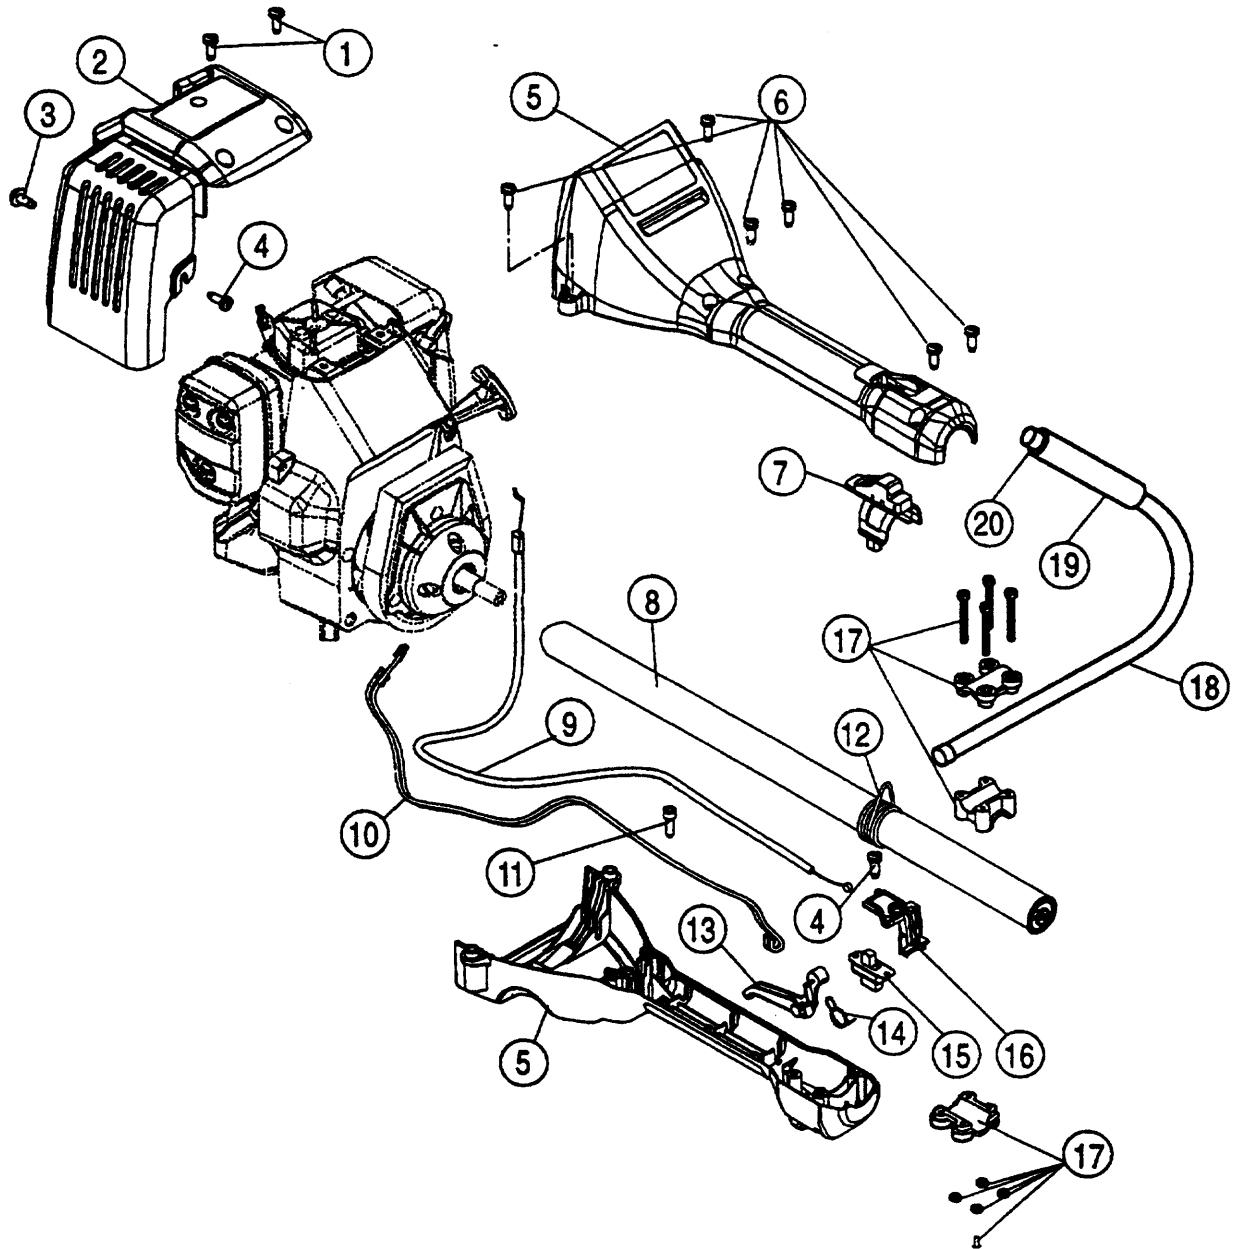

HANDLE & UPPER BOOM ASSEMBLY - RYOBI 920r, 960r, 970r, 990r
(Serial no. 411088141 and greater)

<u>Item</u>	<u>Part No.</u>	<u>Description</u>
1	181020	Screw, M5 X 15.8mm
2	181088	Cover, Engine
3	181089	Screw, M5 X 15.78mm SEMS
4	181104	Screw, Engine Cover
5	181090	Handle, Assembly
3	181070	Screw, M5 X 32mm
7	181091	Slide, Switch
3	181092	Housing, Upper Drive (920r, 970r, and 990r only)
3	181105	Housing, Upper Drive (960r only)
9	181093	Cable, Throttle
10	181094	Lead, Wire 18" (2 required)

<u>Item</u>	<u>Part No.</u>	<u>Description</u>
11	181095	Screw, Anti-Rotation
12	610327	Clip, Shoulder Strap
13	181096	Trigger
14	610314	Spring
15	181097	Switch
16	181098	Retainer, Switch & Trigger
17	683295	Handle Bracket Assembly
18	181099	J-Handle Assembly (items 19 & 20)
19	612831	Grip
20	612021	Tube Closure
*	181103	Decal Kit

* not shown