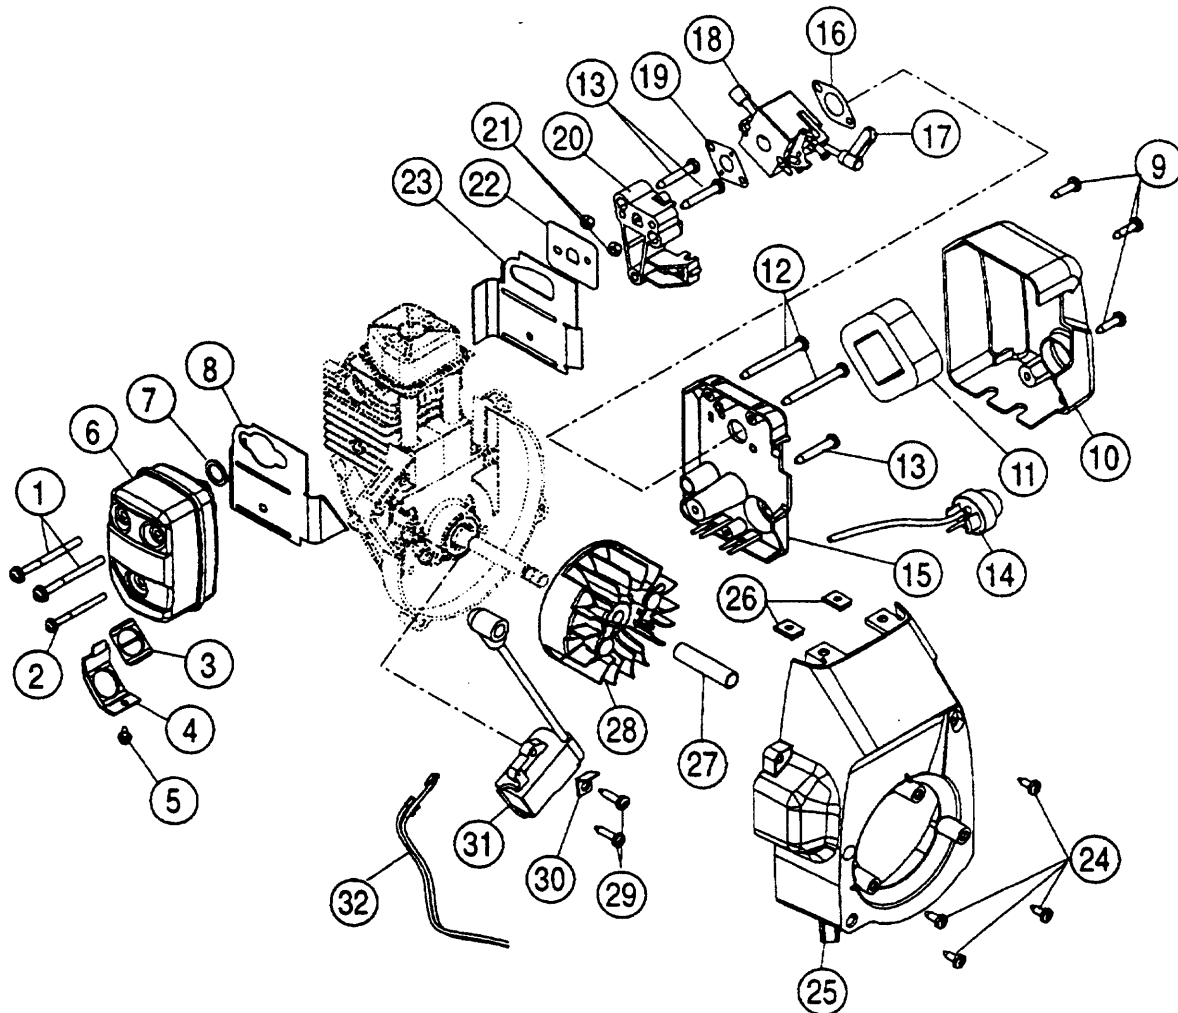

CARBURETOR & MUFFLER ASSEMBLIES - RYOBI 920r, 960r, 970r, 990r

(Serial no. 411088141 and greater)

<u>Item</u>	<u>Part No.</u>	<u>Description</u>	<u>Item</u>	<u>Part No.</u>	<u>Description</u>
1	181043	Screw, Muffler Mounting	20	181060	Insulator, Carb Mount
2	181044	Screw, Muffler Mounting	21	181034	Nut, Hex 5M
3	180890	Screen, Spark Arrestor	22	181061	Gasket, Intake
4	181045	Cover, Screen	23	181062	Baffle, Intake
5	181046	Screw, Screen Cover	24	181003	Screw, M5 X 18.7mm
6	181047	Muffler (includes items 1-5 & 7)	25	181063	Housing, Fan
7	181048	Gasket, Muffler	26	181064	Nut, Tinnerman
8	181049	Baffle, Muffler	27	181065	Spacer
9	181050	Screw, Air Filter Cover	28	153624	Flywheel
10	181051	Cover, Air Filter	29	181066	Screw, Module
11	180350	Filter, Air	30	611063	Tab, Ground
12	181052	Screw, Air Filter Base (52.5mm)	31	181067	Module, Ignition
13	181053	Screw, M5 X 29mm	32	181094	Lead, Wire 18" (2 required)
14	181054	Primer and Line Assembly	*	610676	Key, Flywheel
15	181055	Base, Air Filter	*	180142	Flywheel Starter Pawl Repair Kit
16	181056	Gasket	*	181068	O.E.M. Carburetor Repair Kit
17	181057	Lever, Choke	*	181069	Gasket-Diaphragm Repair Kit
18	181058	Carburetor W/Choke Lever			
19	181059	Gasket	*	not shown