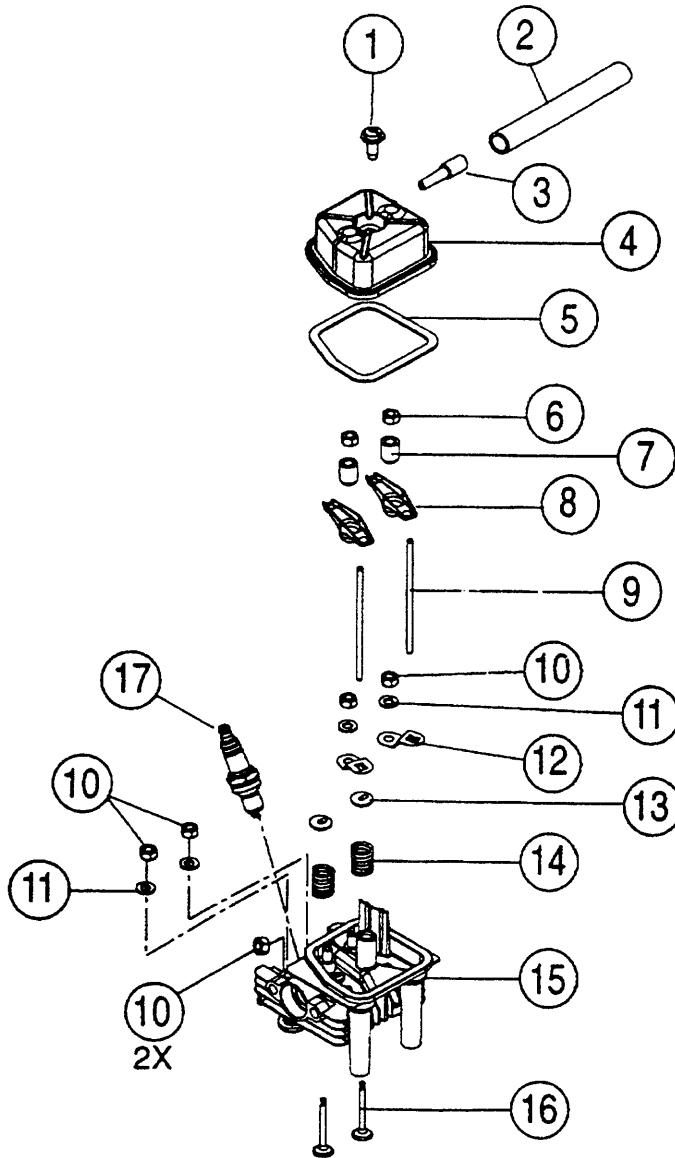

# CYLINDER & CRANKCASE ASSEMBLY - RYOBI 920r, 960r, 970r, 990r

(Serial no. 411088141 and greater)

**Item Part No. Description**

1	181000	O-Ring, Push Rod Tube
2	181001	Gasket, Cylinder Head
3	181002	Cylinder
4	181003	Screw, M5 X 18.7mm
5	181004	Gasket, Cylinder
6	181005	Piston Ring Set
7	181006	Pin, Wrist
8	181007	Piston
9	181008	Button, Wrist Pin
10	181009	Rod, Connecting
11	181010	Cylinder Stud (83.5mm)
12	181011	Cylinder Stud (115.5mm)
13	181012	Screw, Cam Bracket
14	181013	Bracket, Cam

**Item Part No. Description**

15	181014	Follower, Cam
16	181015	Cam Gear
17	181016	Seal
18	181017	Crankcase W/Power Shaft (includes items 11, 12 & 17)
19	181018	Gasket, Oil Pan
20	181019	Pan, Oil
21	181020	Screw, M5 X 15.8mm (6 required)
22	181021	O-Ring
23	181022	Plug, Oil Fill (includes item 22)
*	181023	Piston and Rod Assembly (items 6-10)
*	181024	Engine Gasket Kit
*		not shown

# CYLINDER HEAD ASSEMBLY - RYOBI 920r, 960r, 970r, 990r

(Serial no. 411088141 and greater)

<u>Item</u>	<u>Part No.</u>	<u>Description</u>
1	181025	Screw, Valve Cover
2	181026	Hose, Breather
3	181027	Breather Assembly
4	181028	Cover, Valve
5	181029	Gasket, Valve Cover
6	181030	Nut, Rocker Adjusting
7	181031	Pivot, Rocker Arm
8	181032	Arm, Rocker
9	181033	Rod, Push
10	181034	Nut, Hex 5M
11	181035	Washer
12	181036	Guide, Push Rod
13	181037	Retainer, Valve Spring
14	181038	Spring, Valve
15	181039	Head, Cylinder
16	181040	Valve
17	180852	Spark Plug
*	181041	Cylinder Head Assembly (items 13-16)
*	181042	Short Block Assembly (all items from pages 2 & 3)
*		not shown

Item	Part No.	Description
12	181076	Retainer, Starter Pulley
13	181077	Screw, M4 X 12.7mm
14	181078	Retainer, Rope Guide
15	611061	Guide, Rope
16	181079	Handle, Starter
17	181080	Screw, Fuel Tank Bracket
18	181081	Bracket, Fuel Tank
19	181082	Tank, Fuel (includes items 20, 22 & 23)
20	181083	Cap, Fuel
21	181084	Pad, Fuel Tank
22	181085	Fuel Line Assembly W/Filter
23	181086	Line, Fuel Return