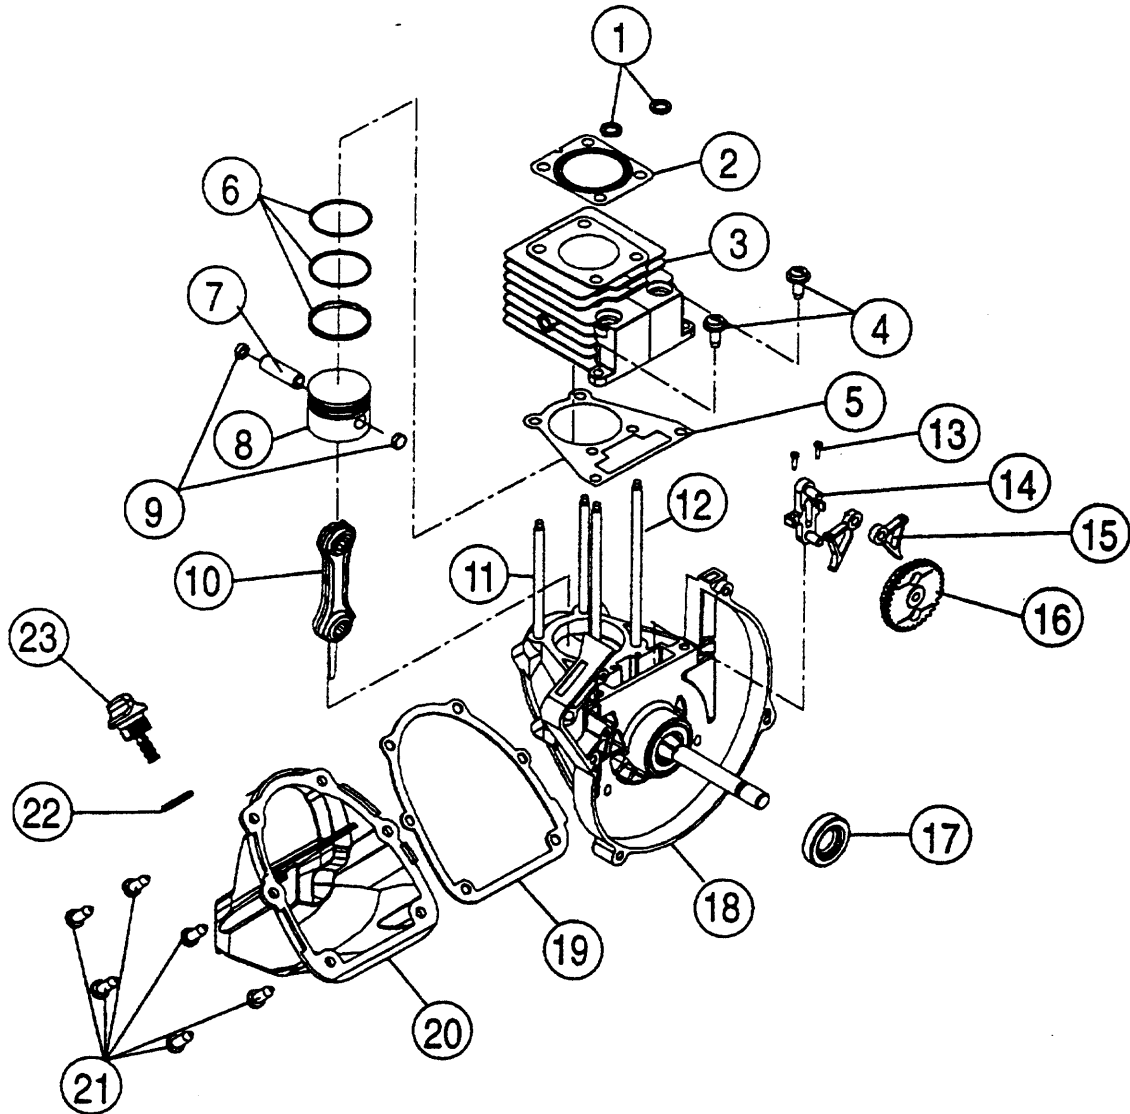

# CYLINDER & CRANKCASE ASSEMBLY - RYOBI 920r, 960r, 970r, 990r

(Serial no. 411088141 and greater)

**Item Part No. Description**

1	181000	O-Ring, Push Rod Tube
2	181001	Gasket, Cylinder Head
3	181002	Cylinder
4	181003	Screw, M5 X 18.7mm
5	181004	Gasket, Cylinder
6	181005	Piston Ring Set
7	181006	Pin, Wrist
8	181007	Piston
9	181008	Button, Wrist Pin
10	181009	Rod, Connecting
11	181010	Cylinder Stud (83.5mm)
12	181011	Cylinder Stud (115.5mm)
13	181012	Screw, Cam Bracket
14	181013	Bracket, Cam

**Item Part No. Description**

15	181014	Follower, Cam
16	181015	Cam Gear
17	181016	Seal
18	181017	Crankcase W/Power Shaft (includes items 11, 12 & 17)
19	181018	Gasket, Oil Pan
20	181019	Pan, Oil
21	181020	Screw, M5 X 15.8mm (6 required)
22	181021	O-Ring
23	181022	Plug, Oil Fill (includes item 22)
*	181023	Piston and Rod Assembly (items 6-10)
*	181024	Engine Gasket Kit
*		not shown

# CYLINDER HEAD ASSEMBLY - RYOBI 920r, 960r, 970r, 990r

(Serial no. 411088141 and greater)

<u>Item</u>	<u>Part No.</u>	<u>Description</u>
1	181025	Screw, Valve Cover
2	181026	Hose, Breather
3	181027	Breather Assembly
4	181028	Cover, Valve
5	181029	Gasket, Valve Cover
6	181030	Nut, Rocker Adjusting
7	181031	Pivot, Rocker Arm
8	181032	Arm, Rocker
9	181033	Rod, Push
10	181034	Nut, Hex 5M
11	181035	Washer
12	181036	Guide, Push Rod
13	181037	Retainer, Valve Spring
14	181038	Spring, Valve
15	181039	Head, Cylinder
16	181040	Valve
17	180852	Spark Plug
*	181041	Cylinder Head Assembly (items 13-16)
*	181042	Short Block Assembly (all items from pages 2 & 3)
*		not shown

Item	Part No.	Description
12	181076	Retainer, Starter Pulley
13	181077	Screw, M4 X 12.7mm
14	181078	Retainer, Rope Guide
15	611061	Guide, Rope
16	181079	Handle, Starter
17	181080	Screw, Fuel Tank Bracket
18	181081	Bracket, Fuel Tank
19	181082	Tank, Fuel (includes items 20, 22 & 23)
20	181083	Cap, Fuel
21	181084	Pad, Fuel Tank
22	181085	Fuel Line Assembly W/Filter
23	181086	Line, Fuel Return